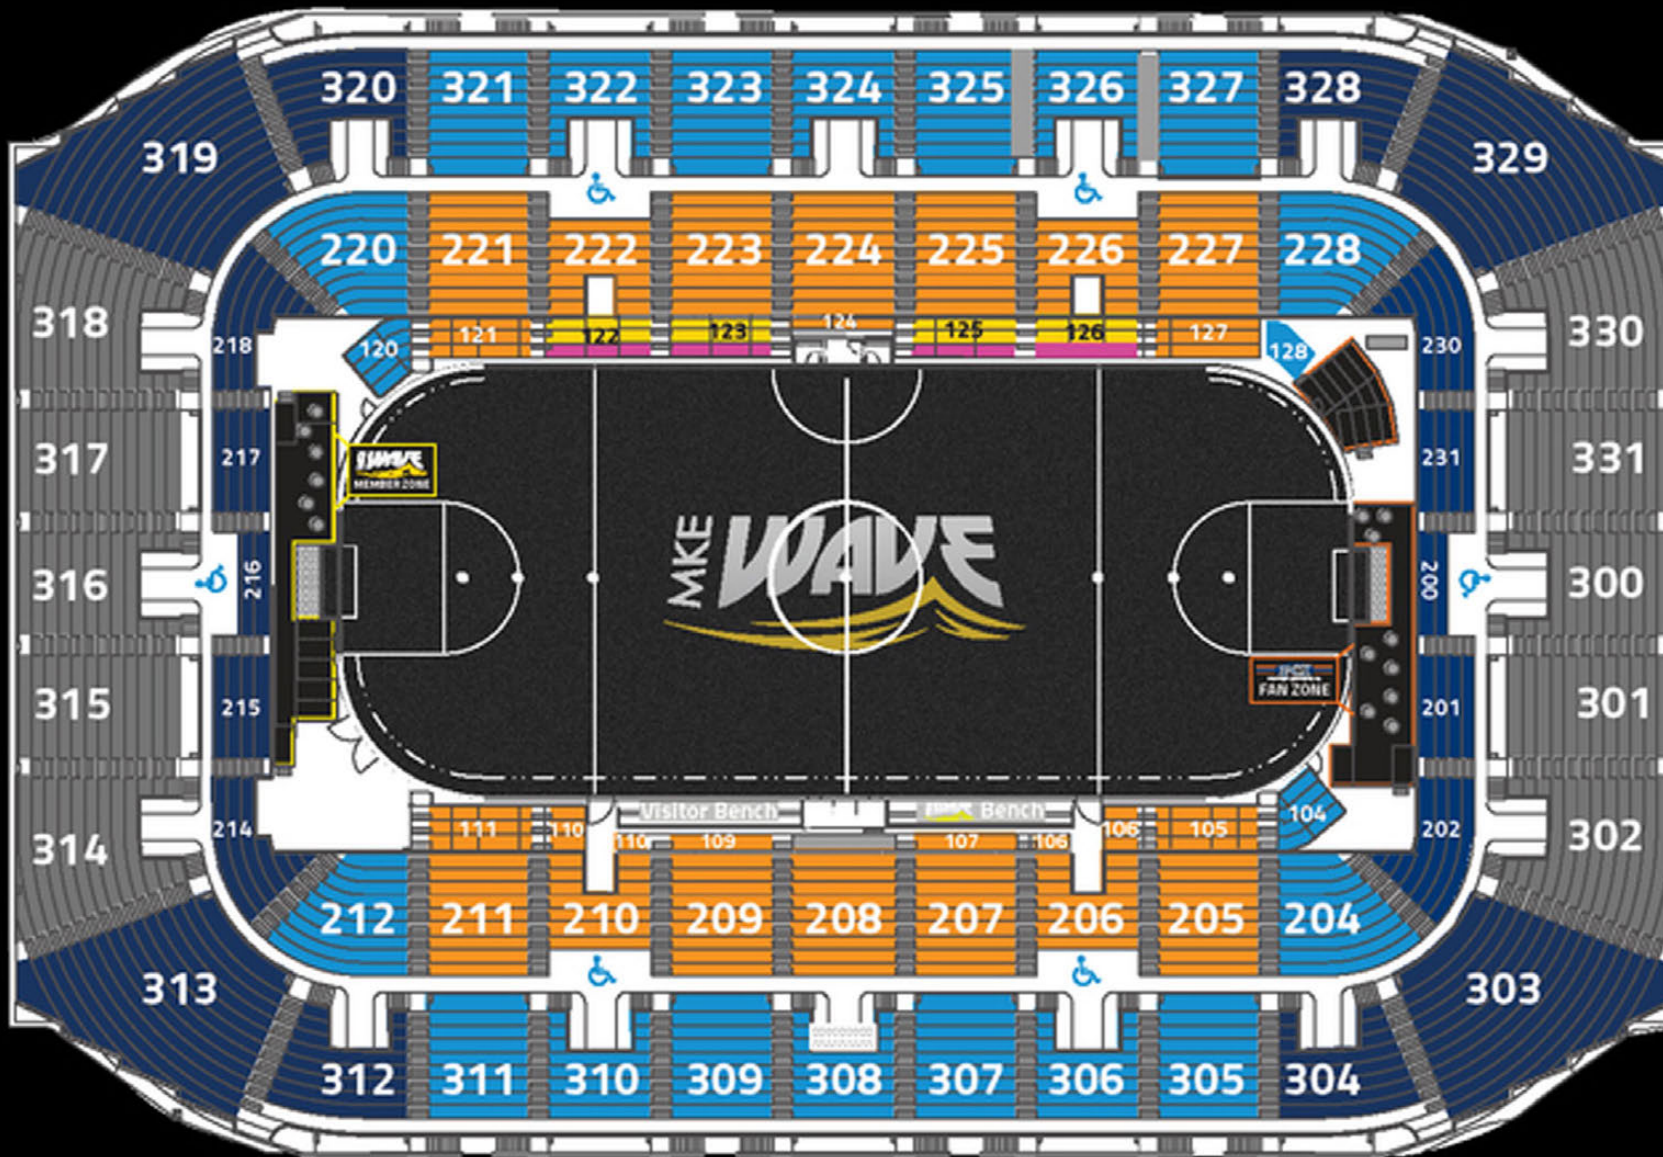

MKE WAVE

2019-20 SEASON SEATING

FLOOD ZONE
ROW 1

FLOOD ZONE
ROWS 2+3

VIP

PREFERRED

PREMIER